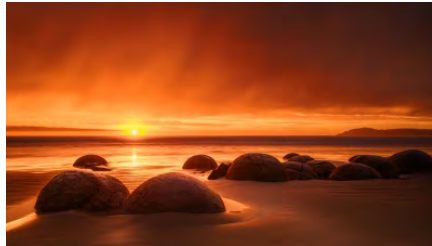

Sunrise Moreraki Boulders
Acceptance
Lindsay Muirhead LPSNZ