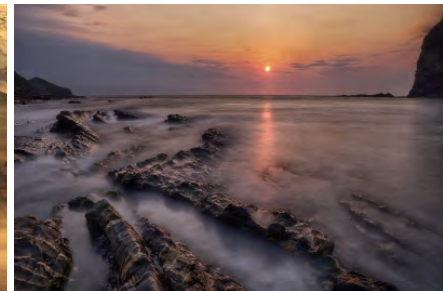

Crackington Sunset
Acceptance
David Wheeler FRPS MFIAP DPAGB EFIAP/d3