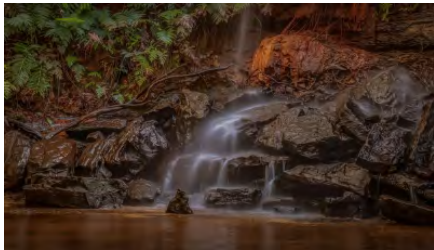

Wet Rocks
Acceptance
David Spratt LAPS