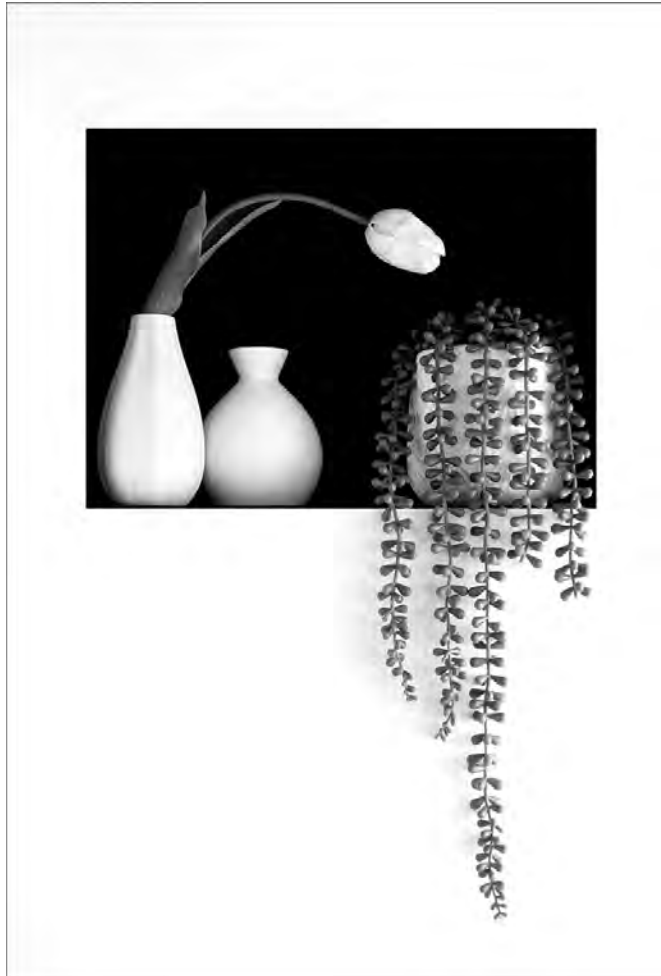

# Monochrome Open (PSA-PIDM)

All Boxed Up

PSA Gold Medal

Kym Douglas APSEM EFIAP/b GPU Cr2

NSW International Circuit - 2023 NSW Circuit - Platypus Salon