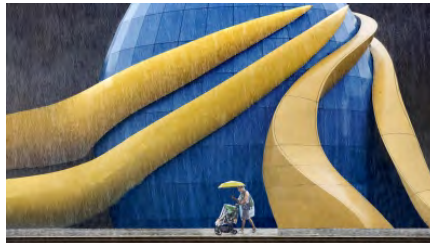

Park in raining C02  
Acceptance  
H W Chan EFIAP/d3 GMPSA/p

Beautiful C01  
Acceptance  
H W Chan EFIAP/d3 GMPSA/p

Bearded drum major  
Acceptance  
Philip Stevens AFIAP AAPS