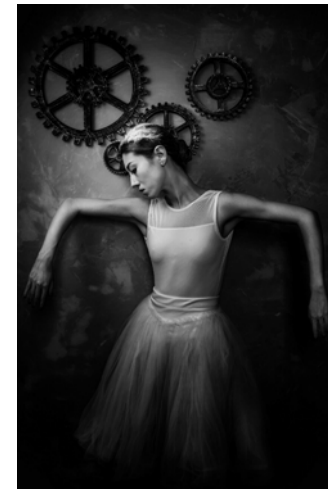

Clockwork  
FIAP Honourable Mention  
Ken Ang

NSW International Circuit - 2023 NSW Circuit - Platypus Salon