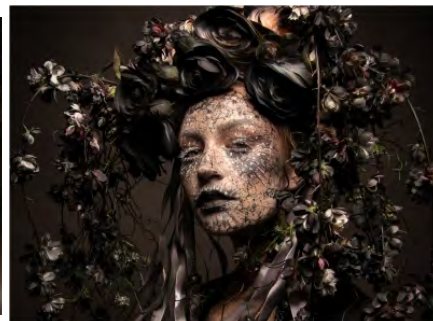

beauty in black 3
Acceptance
Ursula Bruder EPSA EFIAP/d2