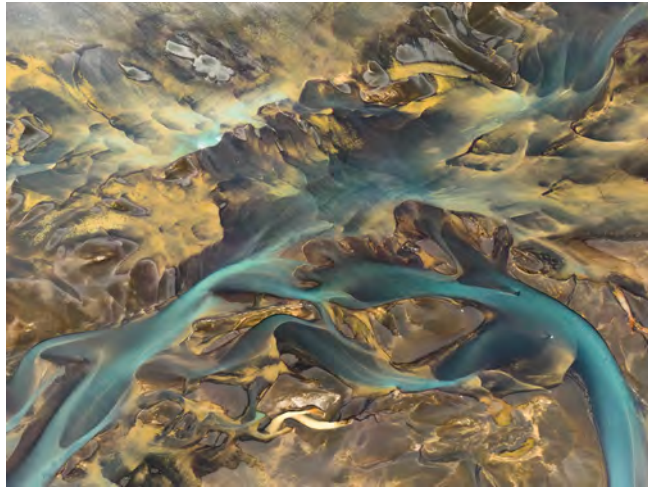

NSW International Circuit - 2023 NSW Circuit - Platypus Salon

Land or Sea Scapes (Colour) (PSA-PIDC)

Heavenly river
FCC Merit Certificate
Tamas Aranyossy