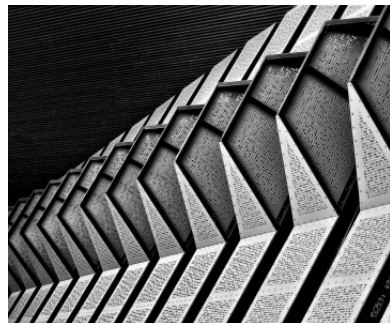

Chris Stenger

Lines Images M40  
Acceptance

H W Chan EFIAP/d3 GMPSA/p

Tuscany morning lines 1  
Acceptance

Ursula Bruder EPSPA EFIAP/d2

Don in his shed  
Acceptance

Paul Balfe FAPS

Repetition  
Acceptance