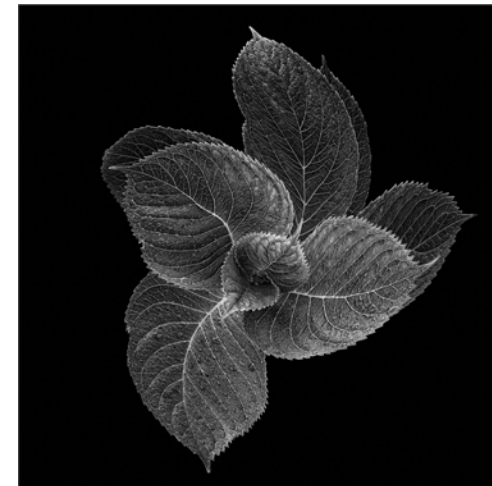

# Monochrome Open (PSA-PIDM)

Paying Attention  
GPU Honourable Mention  
Steve Smith

Tulip Stairs  
GPU Honourable Mention  
Elaine Holliday FAPS

Metropolis  
APS Merit Ribbon  
Nerissa Byrne LAPS AAPS

Hydranfia Leaf  
APS Merit Ribbon  
James Denouden